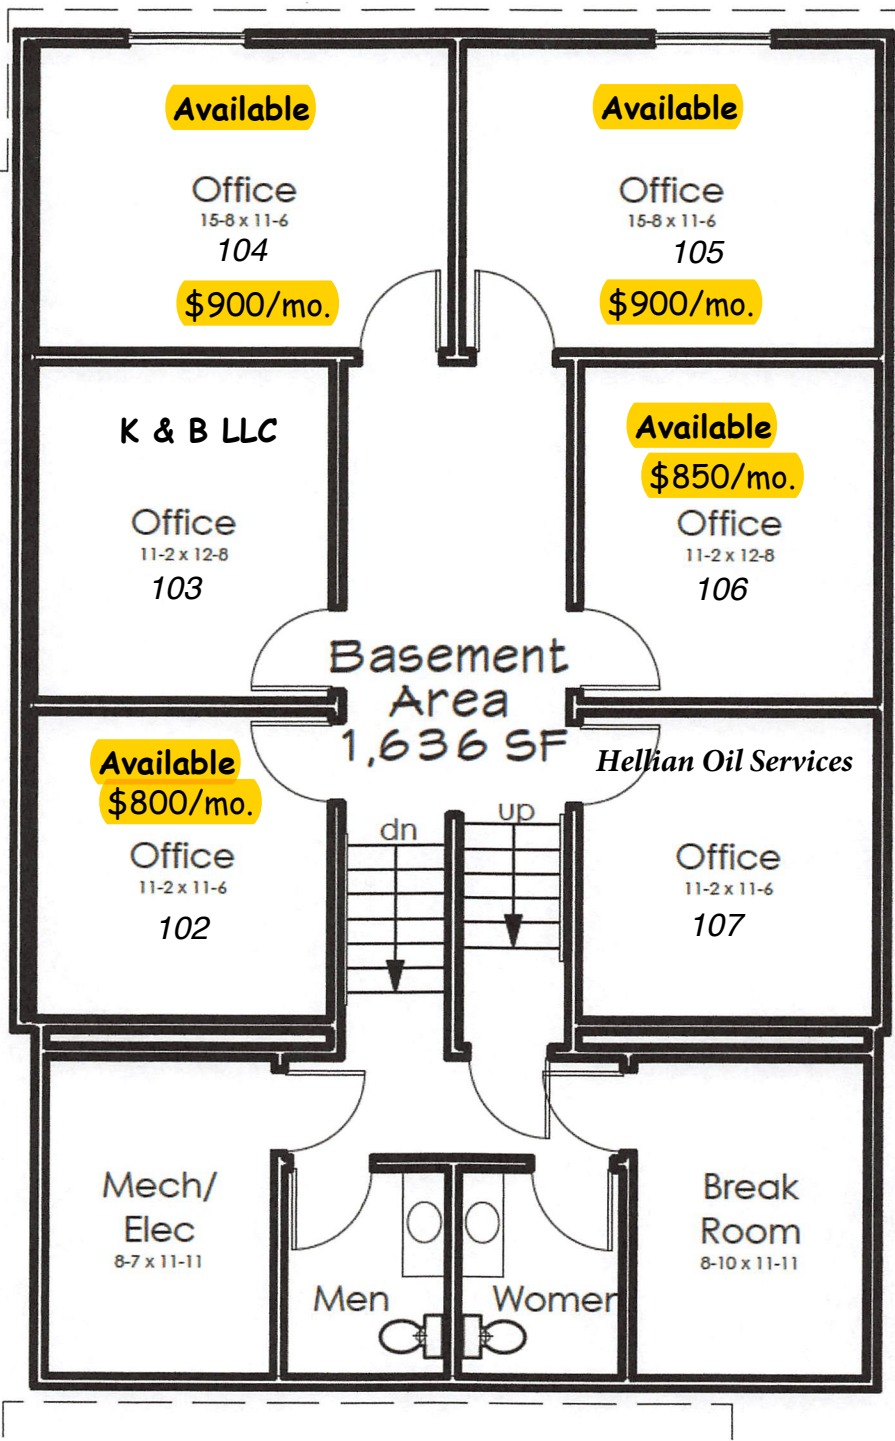

*North Landmrk Suites*

**MAIN FLOOR**

1,646 SF

+Vestibule Common Area

*North Landmark Suites*

**BASEMENT FLOOR**

1,636 SF